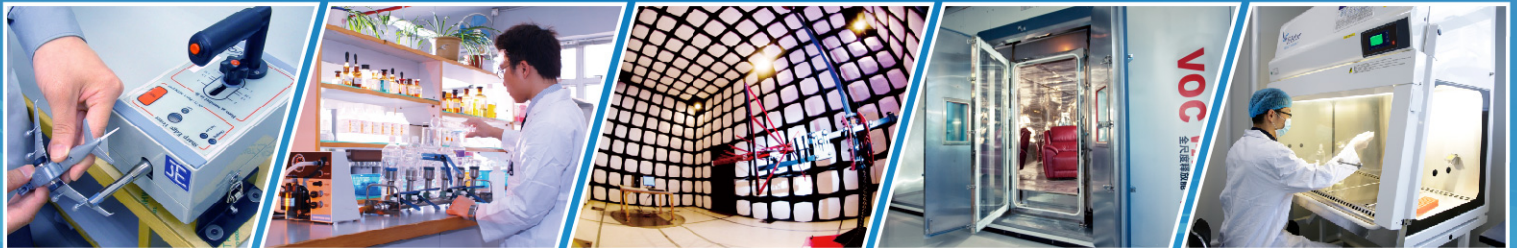

# STC will be exhibiting at The 125<sup>th</sup> China Import and Export Fair

Date: April 15 – May 5, 2019

Opening Hours: 9:00 am – 6:00 pm

Venue: China Import and Export Fair Complex

Address: 380 Yuejiang Zhong Road, Guangzhou, China  
(Metro Xingangdong Station or Pazhou Station)

Come to visit our booth **T29** at sky bridge  
to check out the latest **China CCC** and  
**international product safety requirements**

\*Accreditation scope is applicable to specific test items.

For enquiries, please contact: