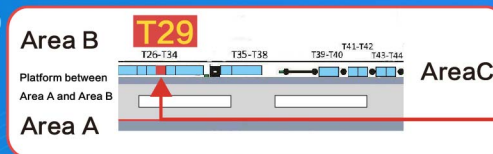

Come to visit our booth **T29** at sky bridge  
to check out the latest **China CCC** and  
**international product safety requirements**

\*Accreditation scope is applicable to specific test items.

For enquiries, please contact: